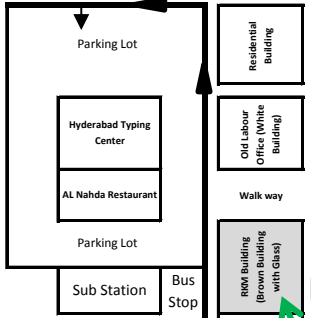

Front view from the Highway

Entrance from back side

GPS : 25.278586,55.351575

Dubai
Al Itthad Road (E11)

Vacker LLC
 Door 306, RKM Building
 Next to Al-Qiyada Metro
 Station
 Hor Al Anz, Deira
 Tel: +971 4 2 66 11 44
 Fax: +971 4 2 66 11 55

Dubai Police Head Quarters

Al-Qiyada Metro Station (Green Line)

Al Mulla Plaza

By Metro

The office is at the exit 2 of Al Qiyada Metro Station on Green line of Dubai Metro. Get down at the Exit 2 of the metro station and the entrance is at the back side of the building.

By Bus

Our office is at the last stop of the bus route C9, which is Al-Qiyada Metro Station. Get down at the last stop and directly step into our building.

By car: Coming From Dubai

Drive on to the Al-Mulla Plaza Signal (Please do not go through the under pass). Take U turn at the signal and keep the extreme right track. Take service road immediately after the Al-Qiyada Metro Station. Take first right after Baqer Mohebi Supermarket. Take first right again and after 100 meters you will see first parking lot on left side and our building is now on to your right side. Park your car over here. RKM Building is straight across the Busstop

By car: Coming From Sharjah

Drive on to the Al-Mulla Plaza Signal (Please do not go through the under pass). Cross the signal and come straight keeping the extreme right track. Take service road immediately after the Al-Qiyada Metro Station. Take first right after Baqer Mohebi Supermarket. Take first right again and after 100 meters you will see first parking lot on left side and our building is now on to your right side. Park your car over here. RKM Building is straight across the Busstop.